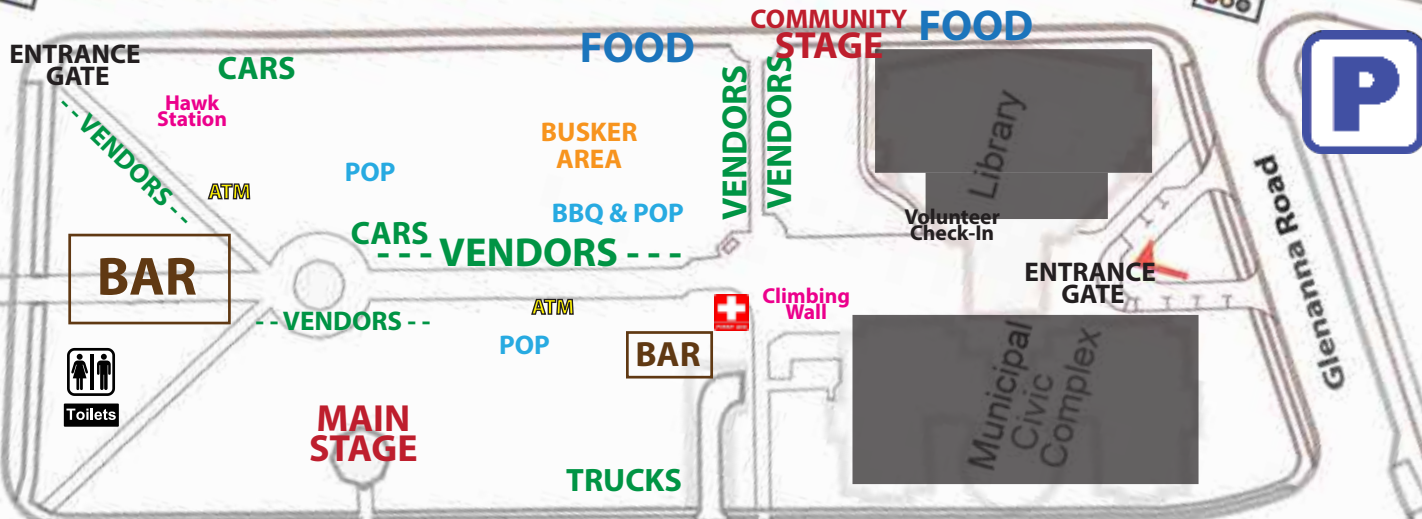

Pickering Rotary Ribfest

May 31 - June 2 Esplanade Park

CARNIVAL

FOOD --- RIBBERS --- FOOD

ALL WEEKEND

Climbing Wall - West Entrance

Hawk Station - East Entrance

Thursday

Midway opens 5- 10 pm

All Rides for a Toonie

FRIDAY

COMMUNITY STAGE BUSKERS AREA MAIN STAGE BANDS & MAIN ACTS

3pm	Youth Performance	xxx	xxx
6pm	Youth Performance	xxx	Backstage Pass Band
7pm	Queen Medley	xxx	
8pm		The Fire Guy	Bone Yard
9pm	xxx	xxx	The Fire Guy
10pm	xxx	xxx	

Friday

Midway Bracelet Ride all day for \$30

SATURDAY

12 noon	STEMS Kids Workshop	xxx	Zuffalo Band
1pm	Safiya Oni	xxx	Too Drunk to Fish Band
2pm	Westeny Garden Singers	xxx	
3pm	Youth Performance	The Funny Waiter	The Cookies
4pm	Youth Performance	The Funny Waiter	
5pm	Youth Performance	The Funny Waiter	Rock Gods
6pm	Youth Performance	xxx	
7pm	Queen Medley	xxx	Got Groove
8pm	Elliot Smith The Bedrockers	Fire Show	
9pm	xxx	xxx	Fire Show
10pm	xxx	xxx	

Saturday

Free Midway
11am - noon

ALL WEEKEND

Free Music
Free Parking

SUNDAY

11:30pm	STEMS Kids Workshop	xxx	xxx
1:00pm		xxx	Skrou
2:30pm	Youth Performance	Tim Burr	
3:00pm	Youth Performance	xxx	Award Presentation
3:30pm	Youth Performance	Tim Burr	
4:00pm	Electric Vandals	xxx	Little Peter and the Elegants
4:30pm		Tim Burr	
5pm		xxx	
5:30pm	xxx	xxx	